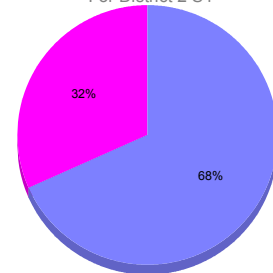

Goal, New, Dropped, Gain/Loss

Comparison of Membership Gain/Loss

Current Year Compared to the Previous Year

Gender Comparison 2010-2011

For District 2 S4

Oct/Nov/Dec

■ Male ■ Female