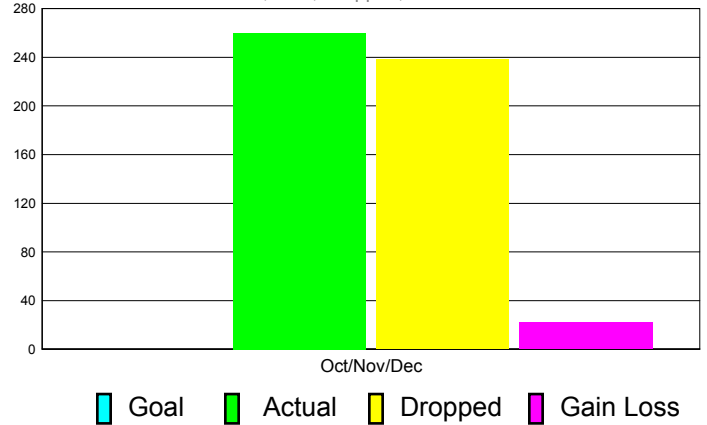

Membership Results 2011-2012

Goal, New, Dropped, Gain/Loss