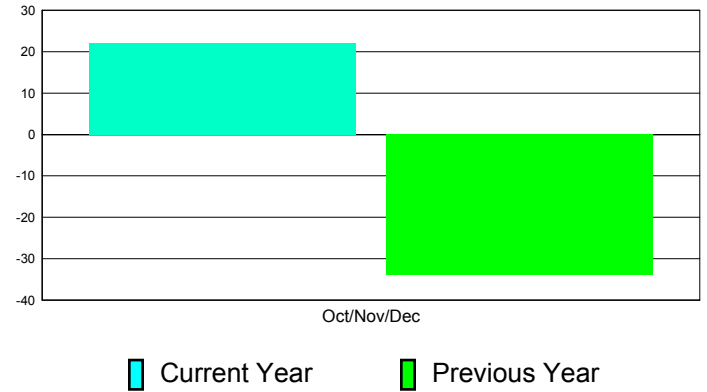

Comparison of Membership Gain/Loss

Current Year Compared to the Previous Year